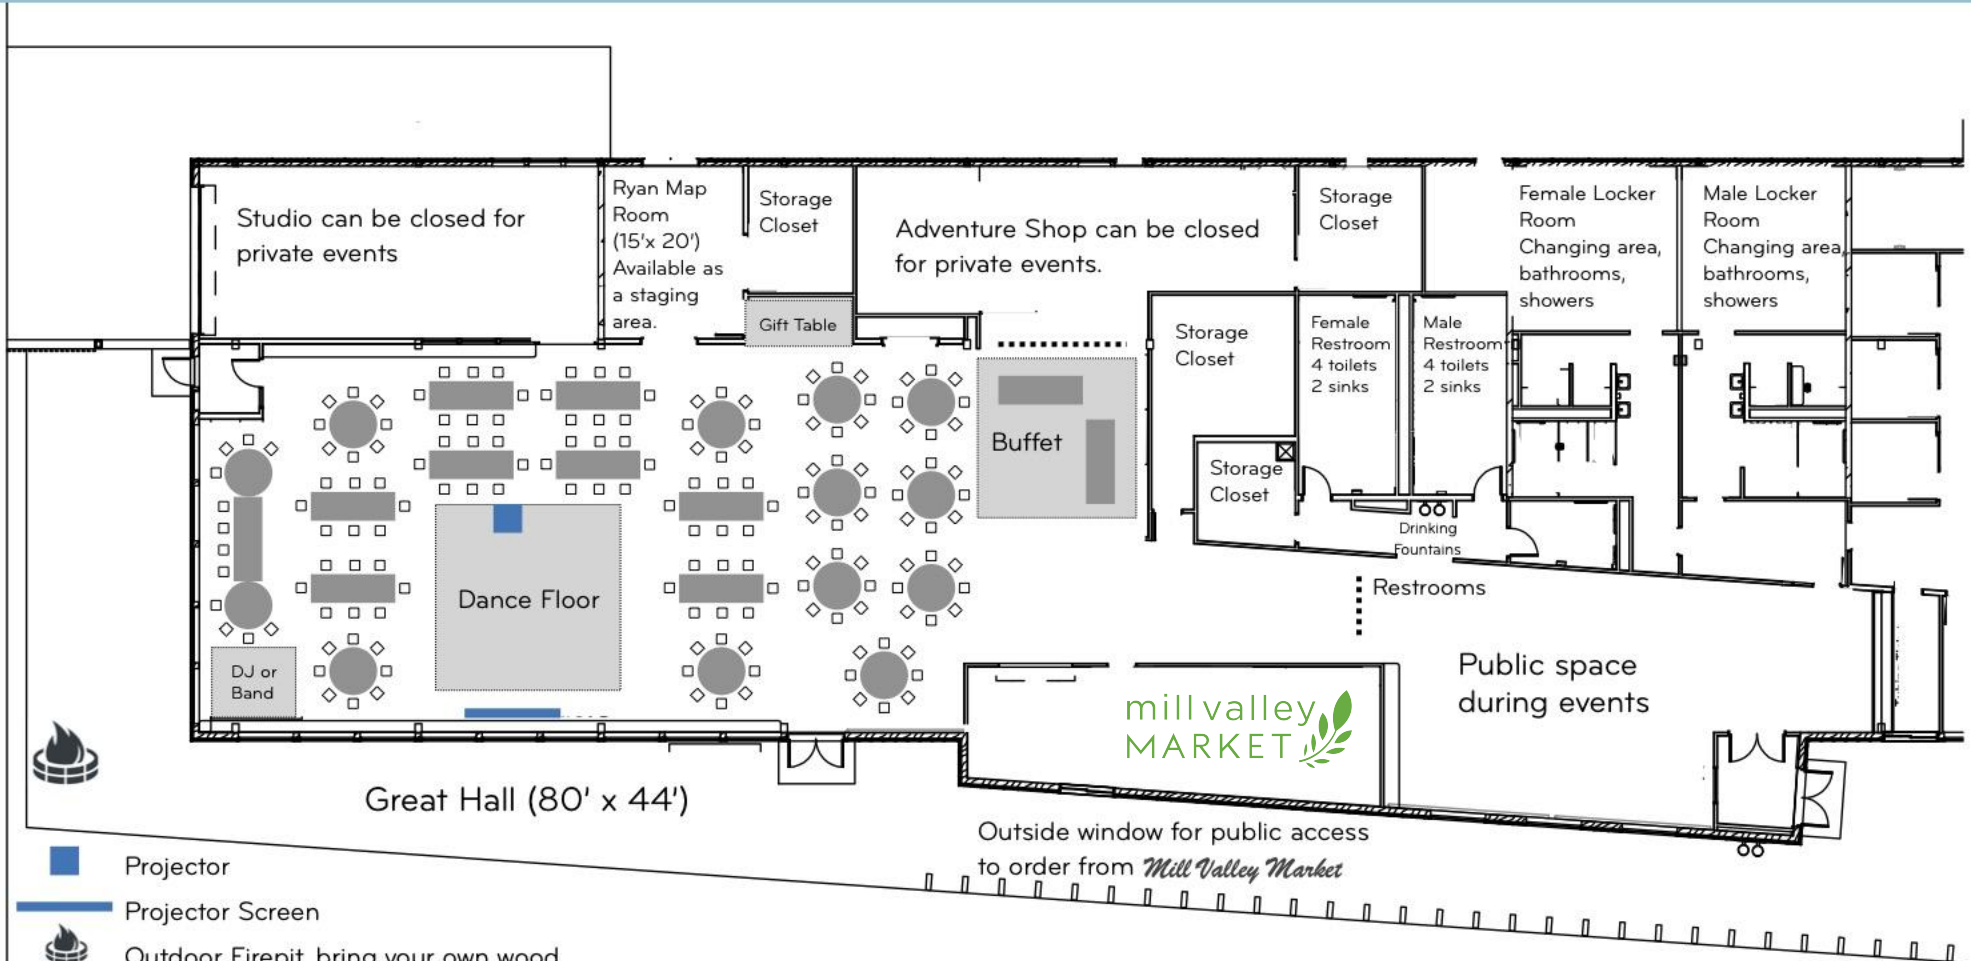

THE TRAILHEAD GREAT HALL

RECEPTION LAYOUT WITH NORTH HEAD TABLE, BAND & DANCE FLOOR, SEATS 180-190

Great Hall (80' x 44')

mill valley MARKET

Outside window for public access
to order from *Mill Valley Market*

-  Projector
-  Projector Screen
-  Outdoor Firepit, bring your own wood
-  8' x 3' Rectangular Table, each seats 8-10
-  60" Round Table, each seats 8-9
-  Adventure Shop is mobile and can be packed away for this additional 20' x 20' space.

Additional Tables available

- 4 60" Round Tables
- 4 30"x72" Rectangular Tables

For an additional charge, Buffet Tables are available

- 4 36"x72"x36"H Rectangular Tables