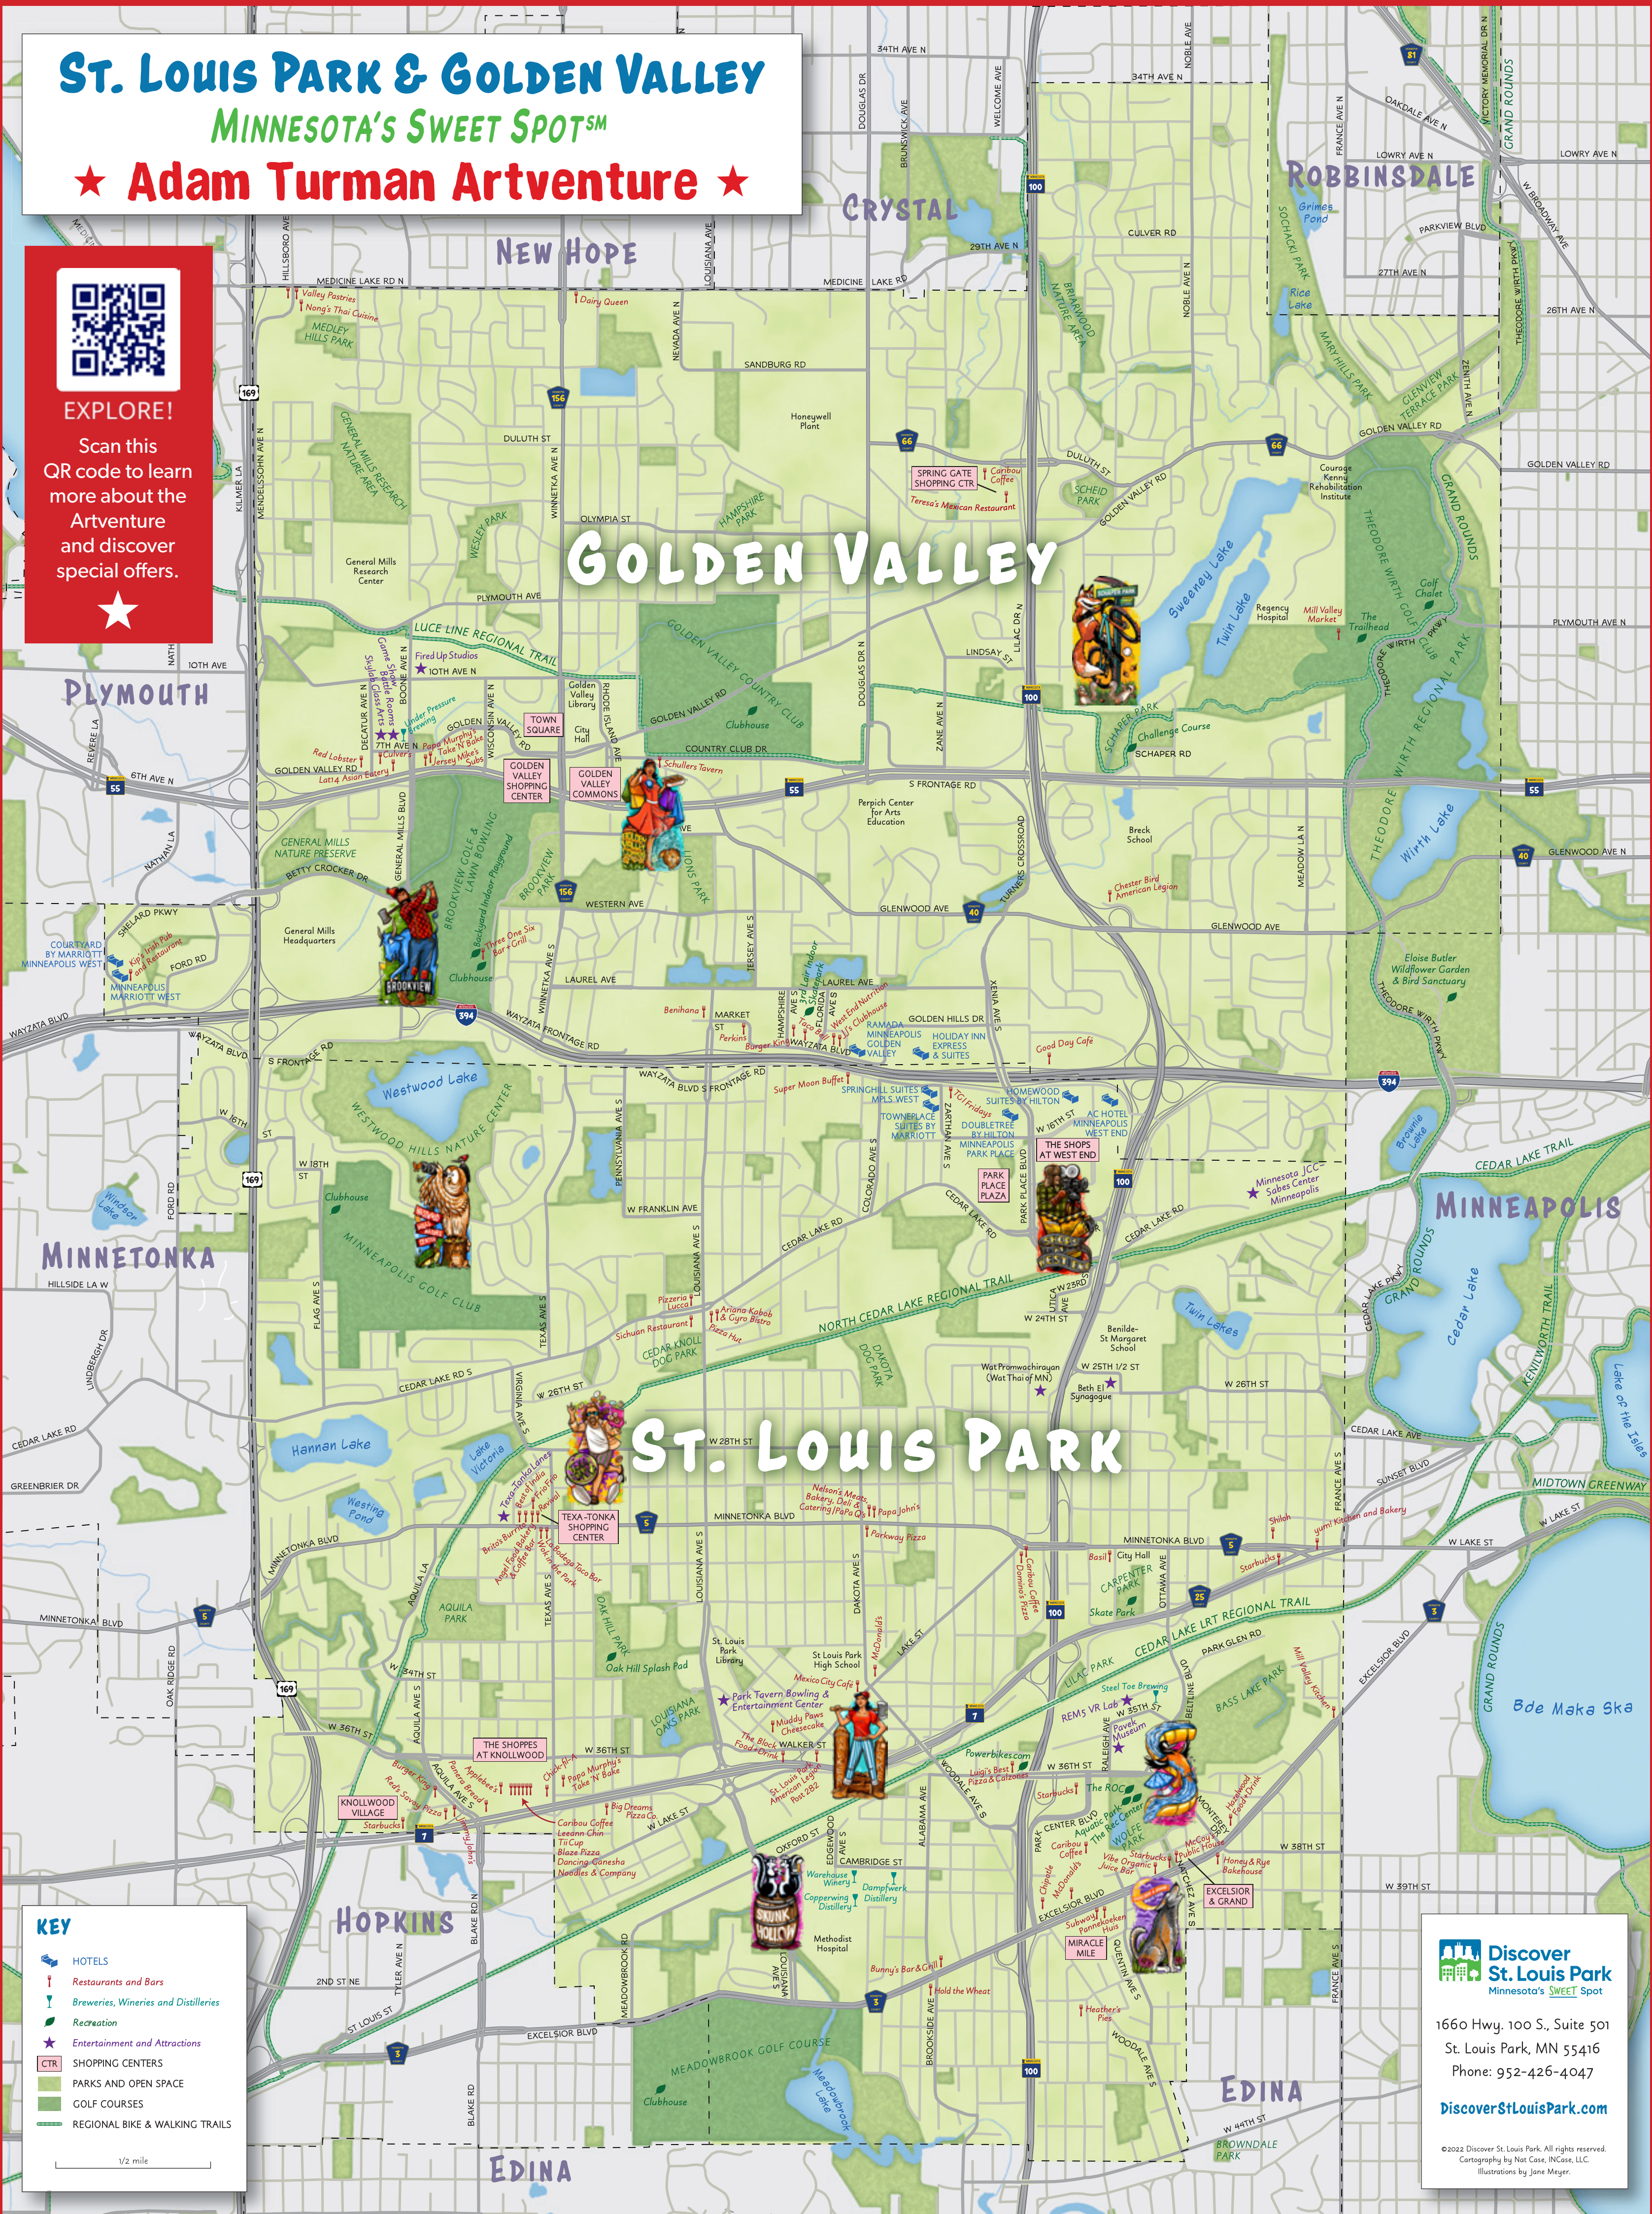

ST. LOUIS PARK & GOLDEN VALLEY

MINNESOTA'S SWEET SPOTSM

★ Adam Turman Artventure ★

EXPLORE!

Scan this QR code to learn more about the Artventure and discover special offers.

KEY

- HOTELS
- Restaurants and Bars
- Breweries, Wineries and Distilleries
- Recreation
- Entertainment and Attractions
- SHOPPING CENTERS
- PARKS AND OPEN SPACE
- GOLF COURSES
- REGIONAL BIKE & WALKING TRAILS

1/2 mile

Discover St. Louis Park
Minnesota's SWEET Spot

1660 Hwy. 100 S., Suite 501
St. Louis Park, MN 55416
Phone: 952-426-4047

DiscoverStLouisPark.com

©2022 Discover St. Louis Park. All rights reserved.
Cartography by Nat Case, INCase, LLC.
Illustrations by Jane Meyer.