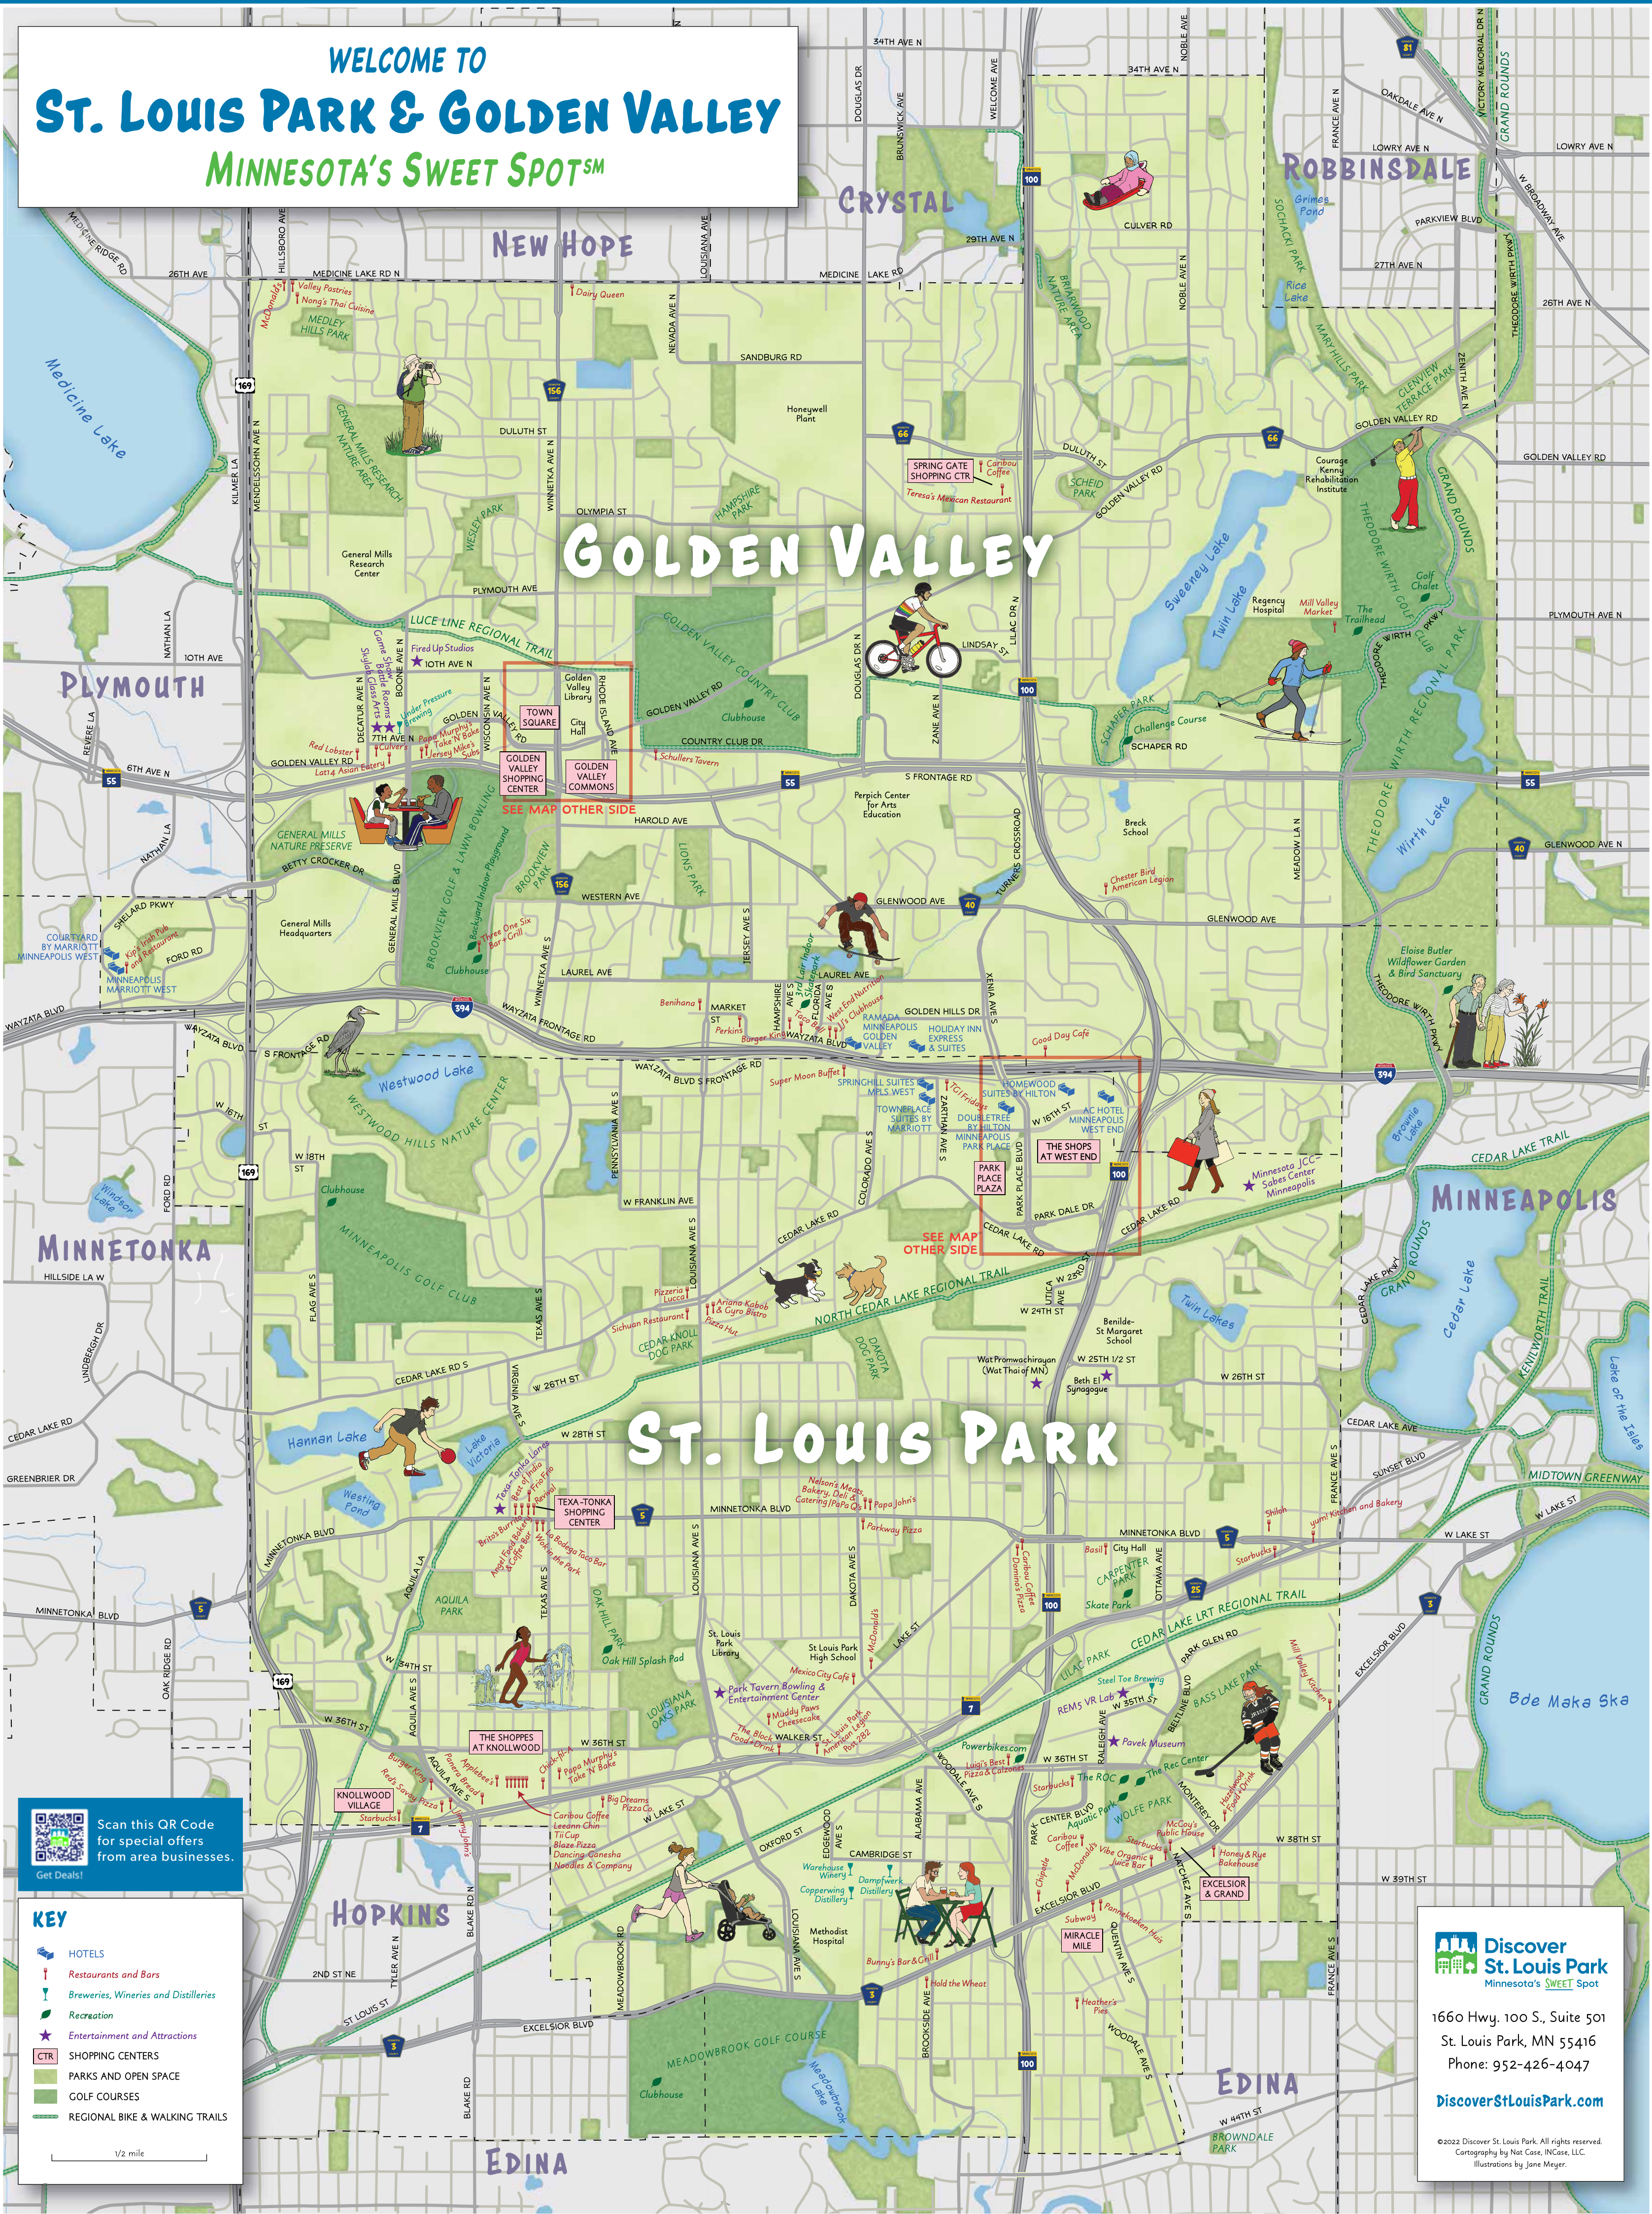

WELCOME TO  
**ST. LOUIS PARK & GOLDEN VALLEY**  
 MINNESOTA'S SWEET SPOT<sup>SM</sup>

Scan this QR Code for special offers from area businesses.  
 Get Deals!

- KEY**
- HOTELS
  - Restaurants and Bars
  - Breweries, Wineries and Distilleries
  - Recreation
  - Entertainment and Attractions
  - SHOPPING CENTERS
  - PARKS AND OPEN SPACE
  - GOLF COURSES
  - REGIONAL BIKE & WALKING TRAILS
- 1/2 mile

## WEST END DESTINATIONS & CUISINE

THE LOOP

With exceptional dining, shopping, hotels and outdoor adventures, St. Louis Park and Golden Valley are loaded with small-town charm, just minutes from big-city attractions.

THE ROC

CEDAR LAKE TRAIL

## TWO GREAT CITIES. ONE SWEET SPOT!

DISTANCE TO:  
Downtown Minneapolis - 5 mi  
Mall of America - 14 mi  
MSP Int'l Airport - 16 mi

THE WEST END

Discover St. Louis Park provides information about St. Louis Park and Golden Valley lodging, meeting spaces, facilities, dining, shopping, attractions, events, arts, culture and recreational opportunities. Leisure and business travelers, sports groups and meeting planners all find our community to be the perfect spot. Pretty sweet, right?!