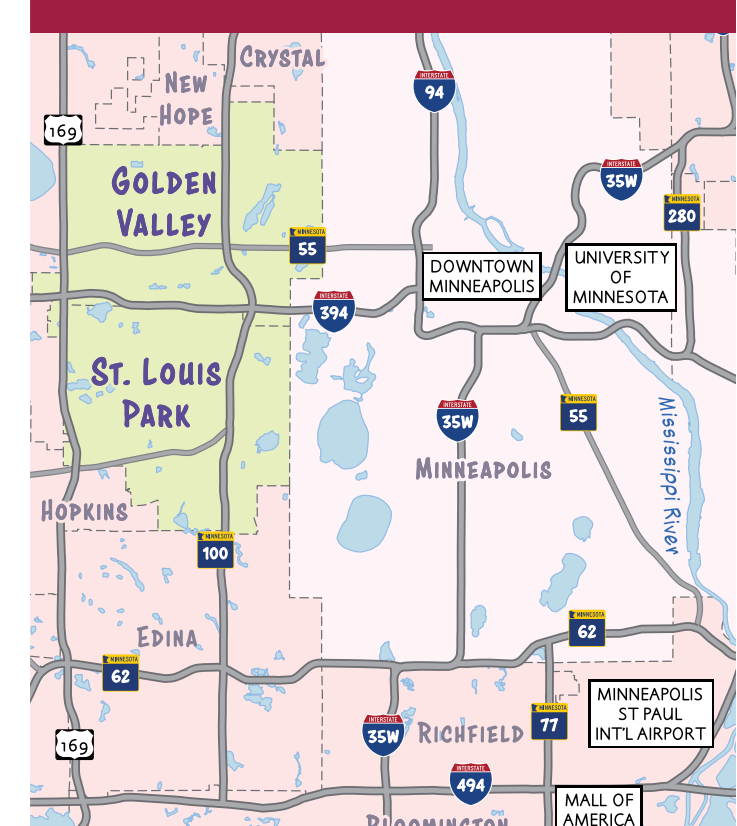

## GOOD EATS IN GOLDEN VALLEY

REMS VR LAB

ENJOY THE SEASONS, INSIDE AND OUT.

THEODORE WIRTH REGIONAL PARK

ANYTHING BUT YOUR TYPICAL GETAWAY.

TWIN CITIES FILM FEST

Photo: Dallas Smith Photography

WESTWOOD HILLS NATURE CENTER

MINNESOTHA STREET FOOD FESTIVAL

AQUATIC PARK

Fantastic sports and recreational facilities are right here. We're the perfect spot for experiencing the entire metro region.

## WEST END DESTINATIONS & CUISINE

THE LOOP

With exceptional dining, shopping, hotels and outdoor adventures, St. Louis Park and Golden Valley are loaded with small-town charm, just minutes from big-city attractions.

## TWO GREAT CITIES. ONE SWEET SPOT!

DISTANCE TO:  
Downtown Minneapolis - 5 mi  
Mall of America - 14 mi  
MSP Int'l Airport - 16 mi

THE WEST END

Discover St. Louis Park provides information about St. Louis Park and Golden Valley lodging, meeting spaces, facilities, dining, shopping, attractions, events, arts, culture and recreational opportunities. Leisure and business travelers, sports groups and meeting planners all find our community to be the perfect spot. Pretty sweet, right?!